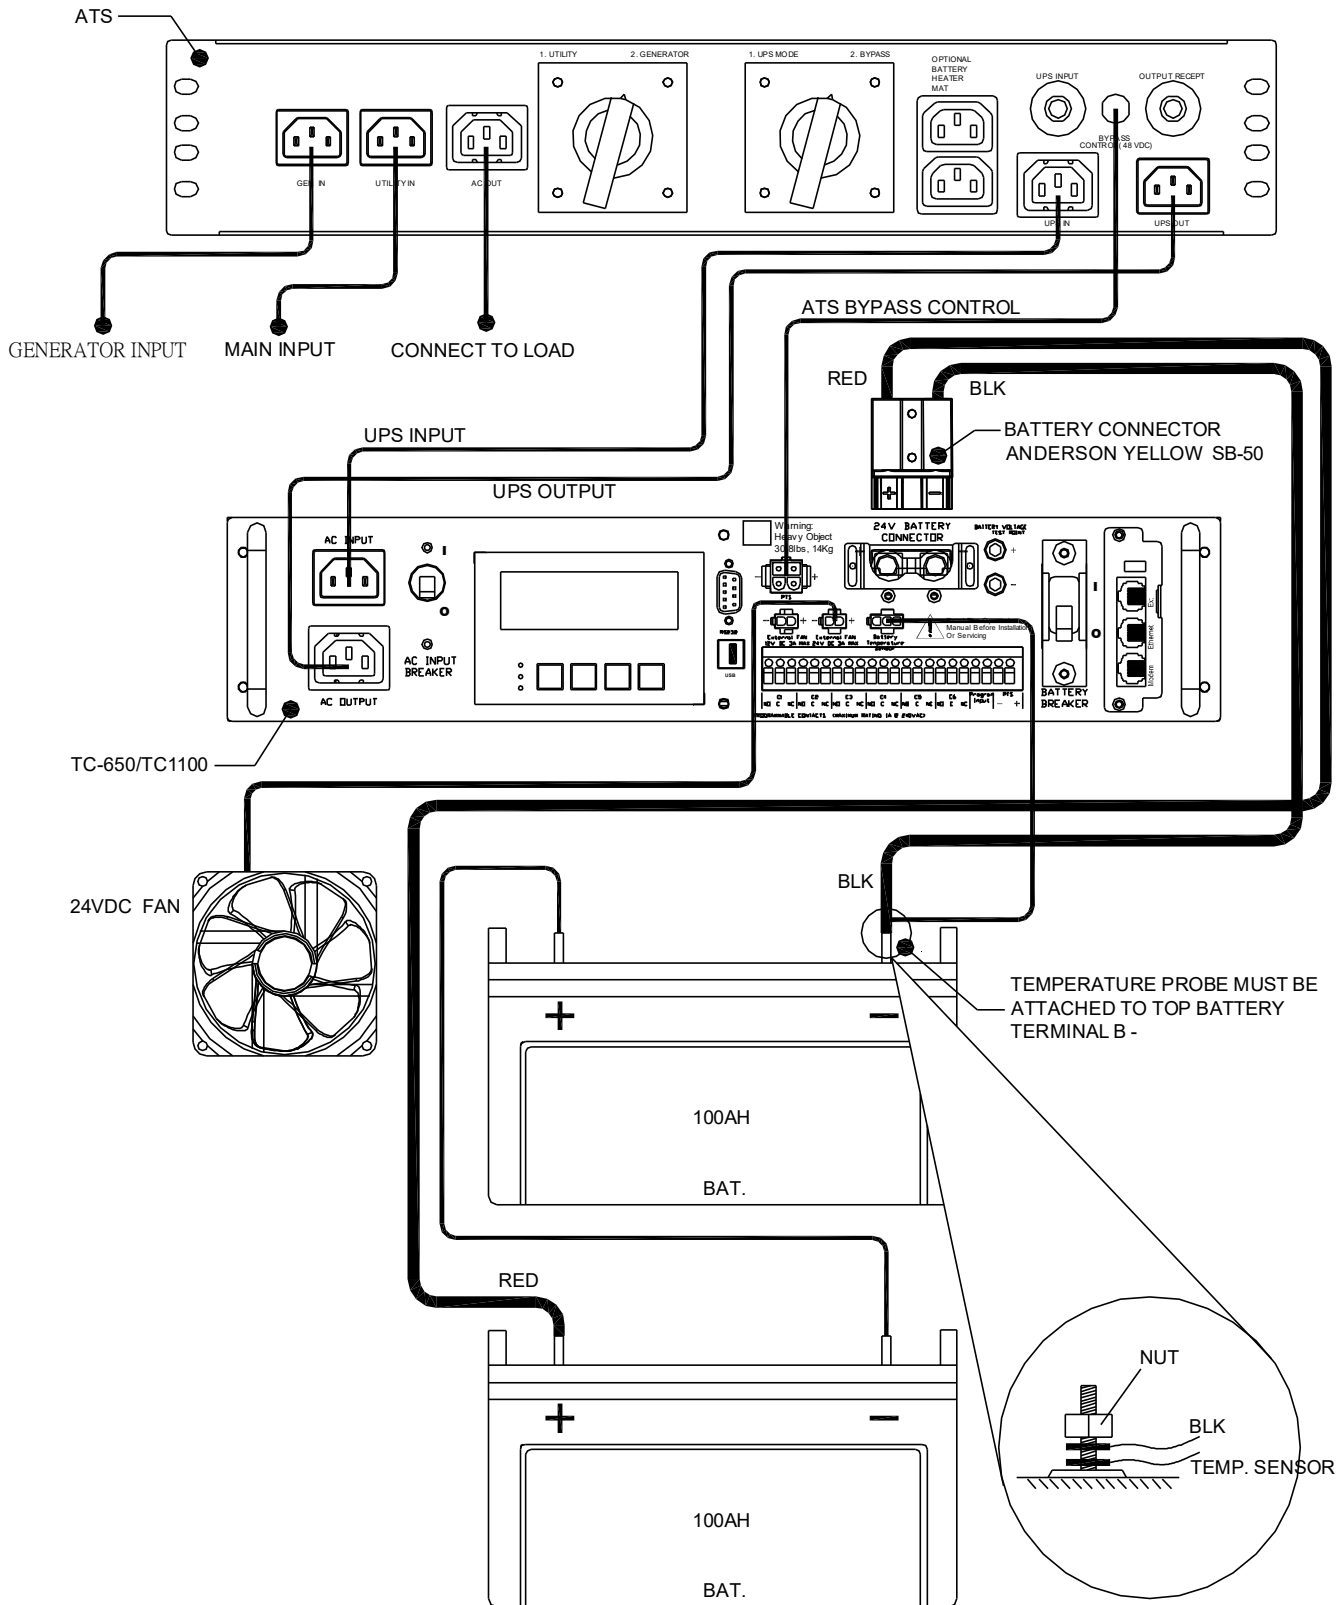

Complete Power Solution

FRONT VIEW

The cabinet usage specifications are purchased by the customer according to the customer's requirements.

Model No.	Title
TC-650/TC-1100	Mounting cabinet diagram

Complete Power Solution

Model No.	Title
TC-650/TC-1100	Wiring diagram