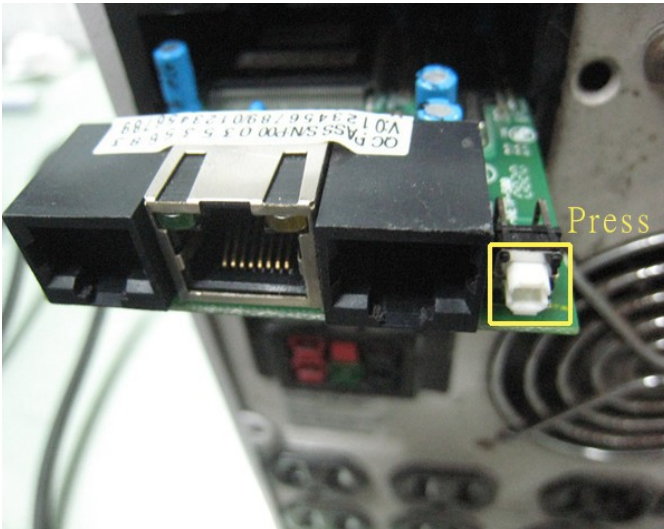

SNMPCard : Return to Default

AA. Internal SNMPCard : Press this white-light button for about 10 seconds

BB. External SNMPCard : Press the white-light button for about 10 seconds

==> And then SNMPCard will go back to its default IP (192.168.1.254)