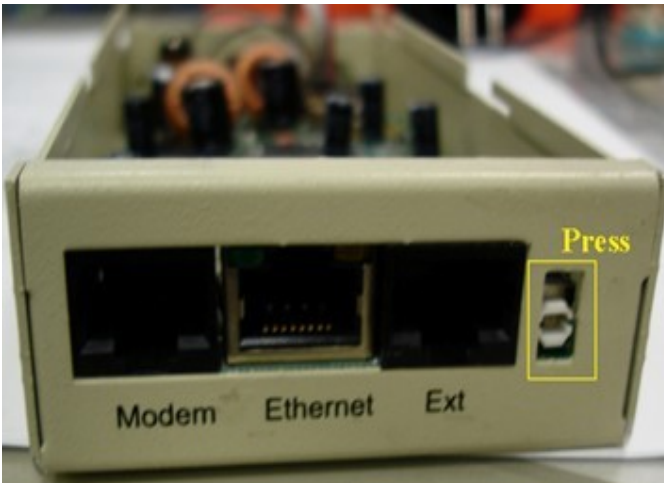

SNMPCard : Return to Default

AA. Internal SNMPCard : Press this white-light button for about 10 seconds

BB. External SNMPCard : Press the white-light button for about 10 seconds

==> And then SNMPCard will go back to its default IP (192.168.1.254)