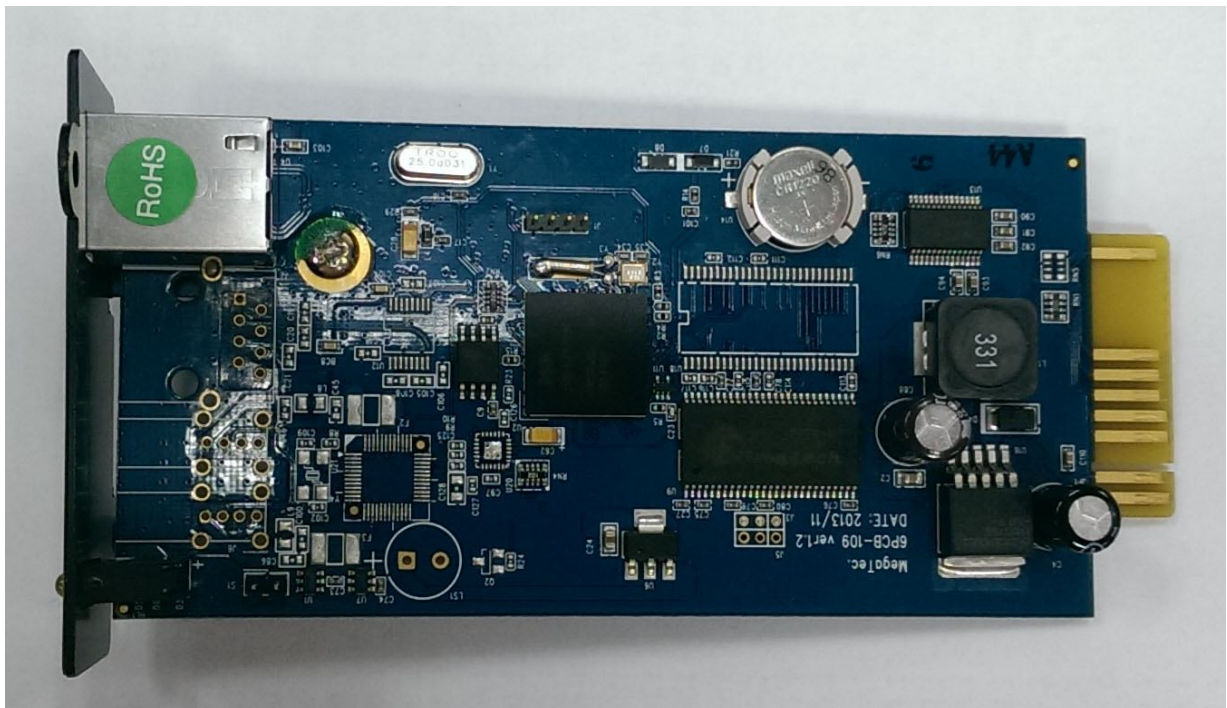

Outlook

Top view