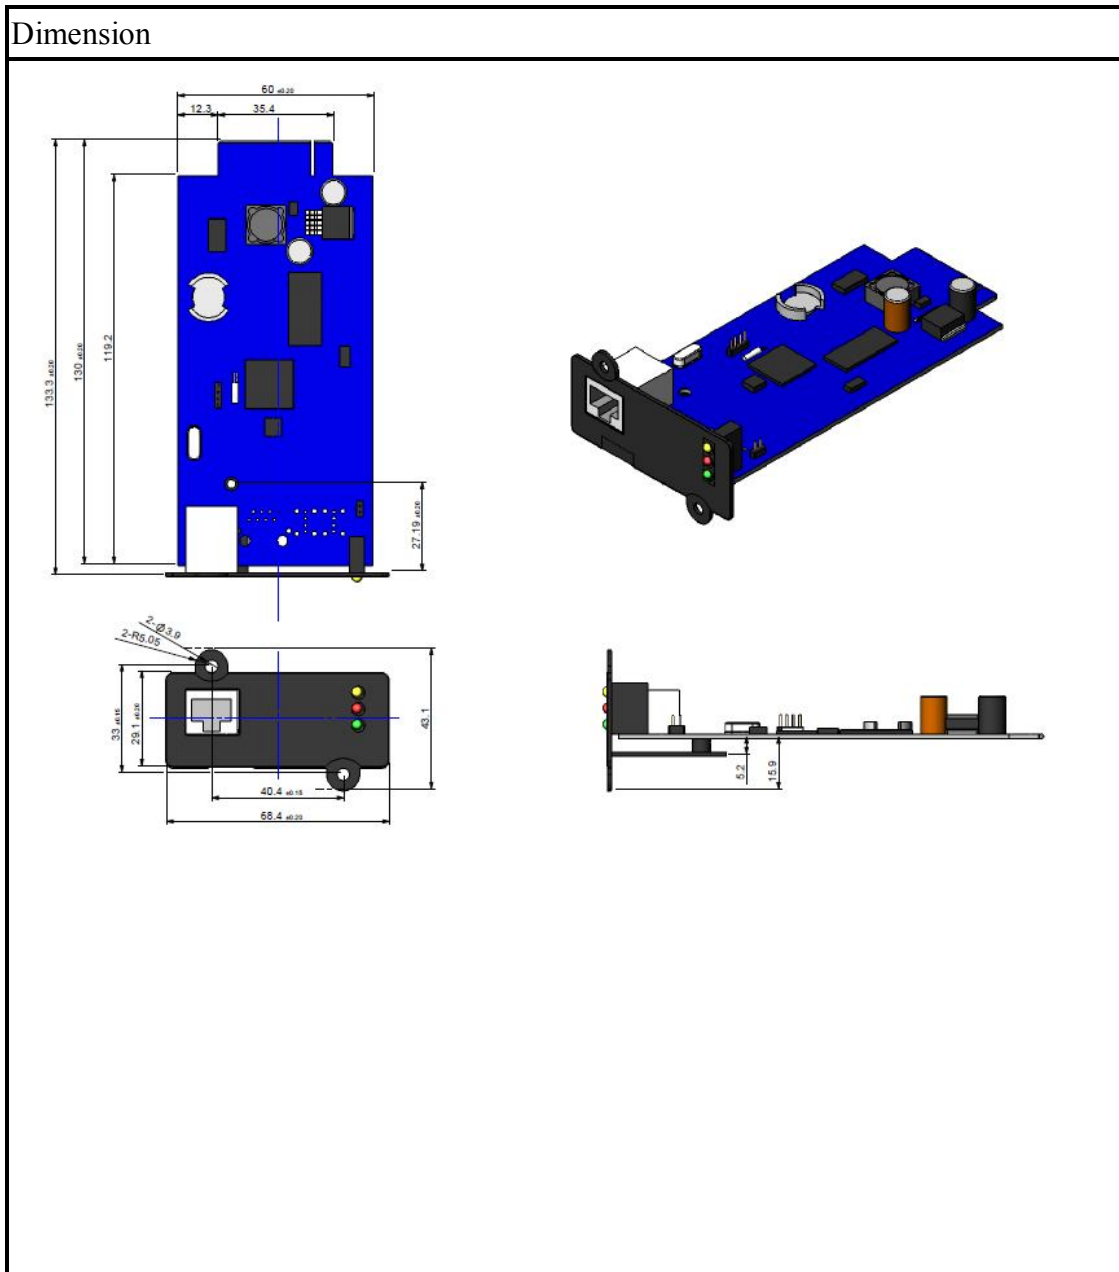

EMI
FCC Class B, CE

6. Dimension and Outlook

The whole package includes the following items.

A. NetAgent 9 Internal Card

Dimension	133.3mm(L) x 68.4mm(W) x 43.1mm(H)
Weight	70.0g±2g
Connector	26pin gold finger.